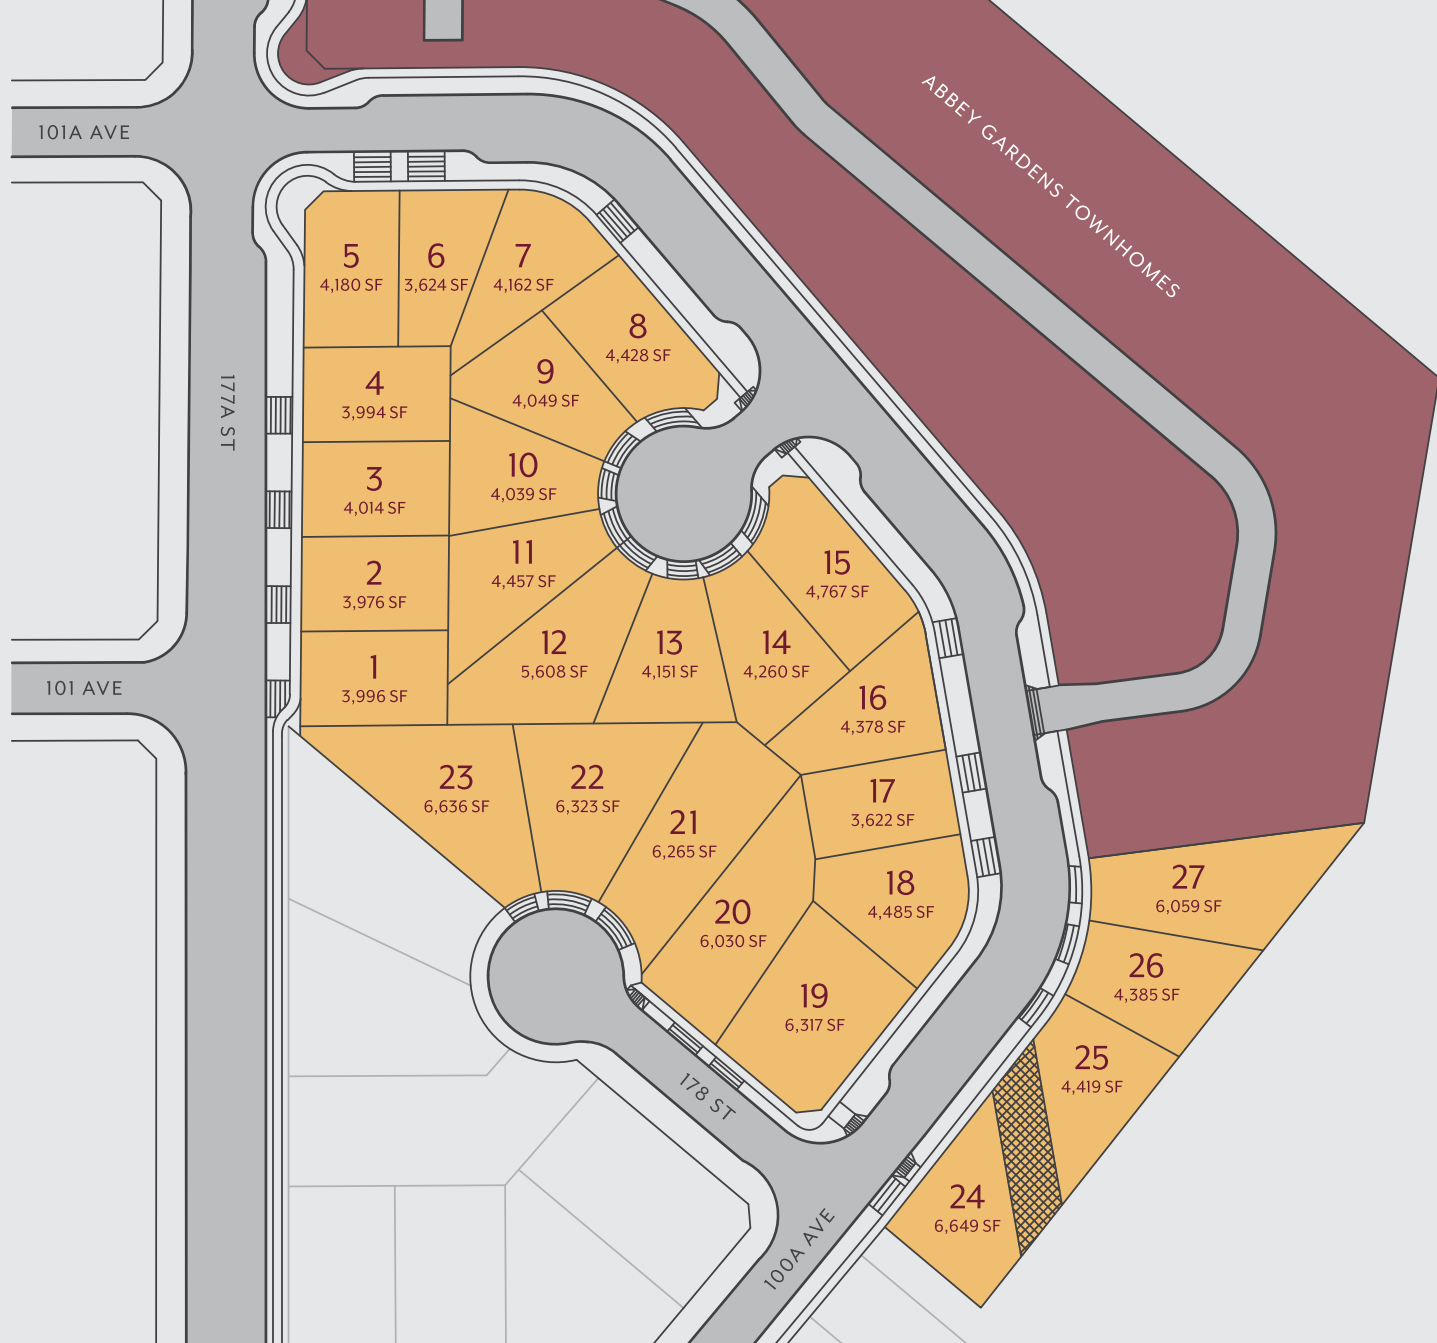

# SITE PLAN

**ABBAY HEIGHTS**  
NORTH SURREY

**FOX RIDGE**  
HOMES  
A QUALICO Company

**HELPING BUILD**  
**BETTER CITIES™**

ALL DIMENSIONS AND SIZES ON THIS ILLUSTRATION ARE APPROXIMATE. MINOR CHANGES MAY OCCUR WITHOUT NOTICE. NOT ALL ROADS SHOWN. ROAD NETWORK SHOWN IS PRELIMINARY ONLY AND MAY BE SUBJECT TO CHANGE. E.&O.E.